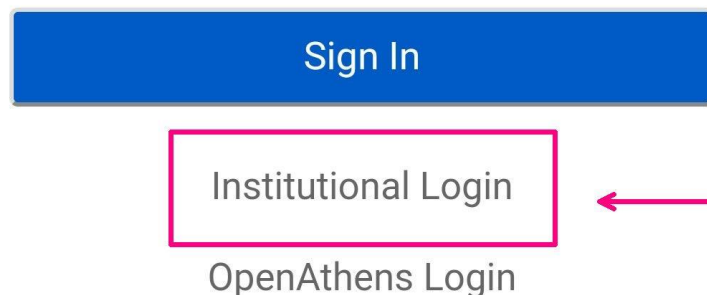

[EBSCO Publishing](#) is a part of the [EBSCO Information Services](#) group. © 2020 EBSCO Industries Inc.

2. ODABERITE EBSCOhost Web

OS GRADSKA I SVEUČILIŠNA KNJIZNICA OSIJEK

A screenshot of the EBSCOhost Web interface. The page displays several search options in a vertical list. The 'EBSCOhost Web' option is highlighted with a red box and a red arrow pointing to it. The options are: EBSCO Discovery Service, EBSCOhost (with a note: TRIAL to subject specific databases - till 30th April 2016), Business Searching Interface, Psychology databases APA - PsycINFO & PsycARTICLES, and Publication Finder Interface.

Publication Finder Interface

Sveučilište Josipa Jurja Strossmayera u Osijeku,
Gradska i sveučilišna knjižnica Osijek

3. ODABERITE INSTITUTIONAL Login

Important User Information: Remote access to EBSCO's databases is permitted to patrons of subscribing institutions accessing from remote locations for personal, non-commercial use. However, remote access to EBSCO's databases from non-subscribing institutions is not allowed if the purpose of the use is for commercial gain through cost reduction or avoidance for a non-subscribing institution.